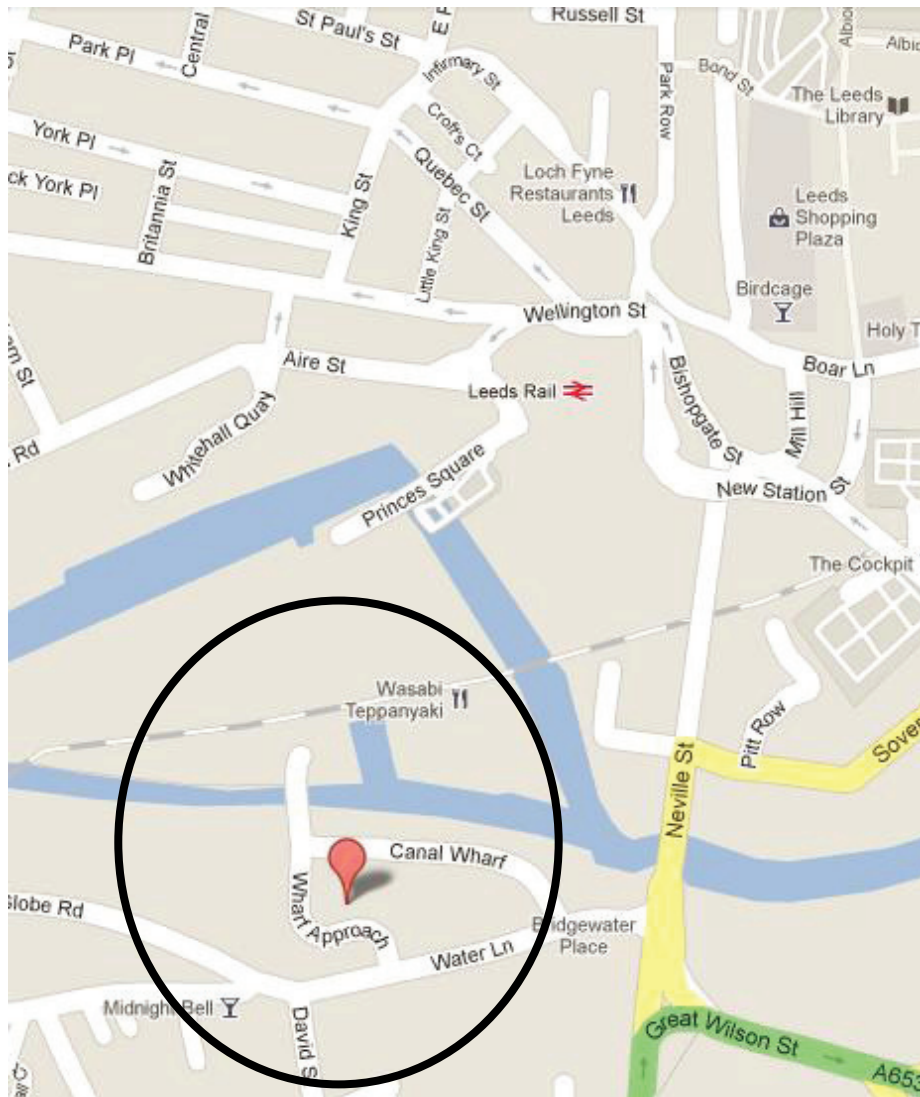

The Pensions Trust

How to find The Pensions Trust in Leeds...

By Road...

From the West

- At Junction 27 of the M62, take the M621 signposted to Leeds City Centre.
- Exit the M621 at Junction 3 onto Dewsbury Road (A653), and continue as if coming from the South.

From the North

- Follow the A1 signposted to 'the South' following signs for the M1 (Leeds). Take the M621 link road and continue as if coming from the South.

From the South

- Follow the M1 signposted to 'the North', then continue onto the M621 signposted to Leeds (Centre).
- Exit the M621 at Junction 3 and continue onto Dewsbury Road. Follow the road round following signs for the City Centre. You will pass through a set of traffic lights.
- Continue following the signs for the City Centre and move into the left-hand lane (but not bus lane) as you approach the first set of pedestrian lights.
- Turn left at onto Water Lane and then turn immediately right onto Canal Wharf.
- Verity House is on the left-hand side at the end of this road.

By Rail...

From Leeds Railway Station

- Our Leeds office is only a 5-minute walk away.
- From the station exit, cross the pedestrian crossing and take the staircase signposted "way out, Bishopgate".
- Turn right at the bottom of the staircase and walk under the railway bridges.
- You will pass the Hilton Hotel on your right.
- Walk across the bridge and take your next right onto Canal Wharf.
- Follow the road ahead and Verity House is on the left-hand side.

Buses

- The following buses all stop on Neville Street:
  201, 203, 226, 227, 228, 116, 117, 118, X16, X17.

The Pensions Trust
Verity House
6 Canal Wharf
Leeds
LS11 5BQ
Telephone: 0113 234 5500
Fax: 0113 234 5599