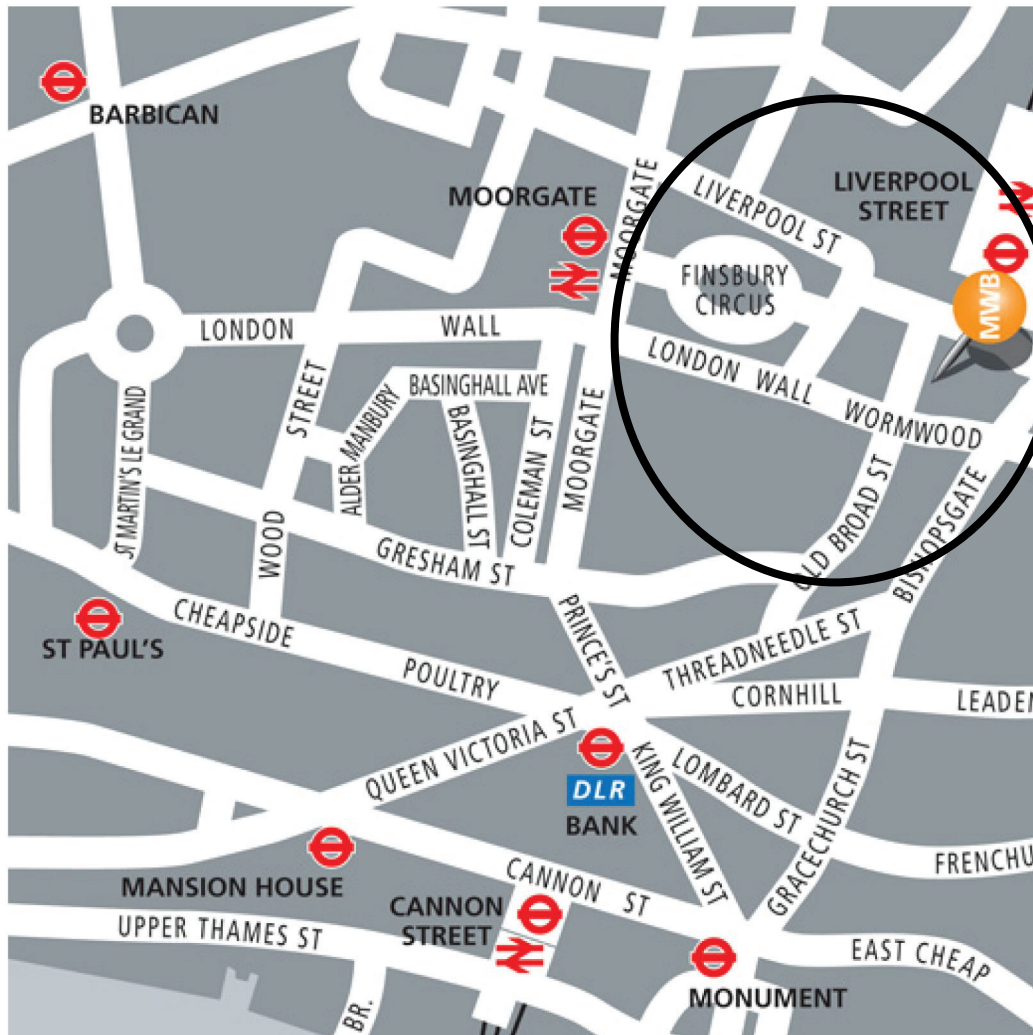

The Pensions Trust

How to find The Pensions Trust in London...

From Liverpool Street Underground Station

- Please take Old Broad Street exit.
- As you walk out of the tube station, turn left and you will find yourself on Old Broad Street.
- You need to pass by La Senza and O2 shops which are located on the left hand side and straight after walk into the courtyard on your left.
- At that point you should see the 55 Old Broad Street building.
- We are located on the eighth floor.

Nearest NCP - Finsbury Square (2 mins walk)

Regular bus services run along the A10, Bishopgate and A1211 connecting this centre to the rest of London.

Disabled Access - Yes

The Pensions Trust
55 Old Broad Street
London
EC2M 1RX
Telephone: 020 7997 6917
Fax: 020 7997 6124